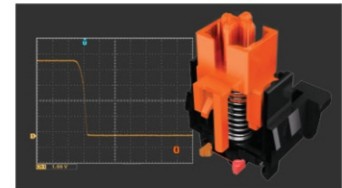

LIGHT STRIKE NEON OPTICAL SWITCHES GAMING KEYBOARD

The World's Fastest 0.2 ms !

Innovative LK Optical Switch technology uses optical switch to react at lightning speed with extreme 0.2ms key response, creates more passions for gamers.

25% Faster Keystroke

LK Optical Switch travel with distance of 3mm, which is 25% faster than traditional metal switch. (Traditional metal switch travel at distance of 4mm)

Lightning Speed Response

LK Optical Switch reacts at lightning speed without lag. (Traditional Metal Switch delays 18~30ms due to metal bouncing)

SPECS	ORANGE SWITCHES	BLACK SWITCHES
Switch Type	Tactile and Clicky	Linear and Smooth
Total Travel Distance	3 ± 0.5 mm	3 ± 0.5 mm
Actuation Point	1.8 ± 0.5 mm	1.8 ± 0.5 mm
Actuation Force	40 ± 10 cN	50 ± 10 cN
Tactile Force	50 ± 10 cN	N / A